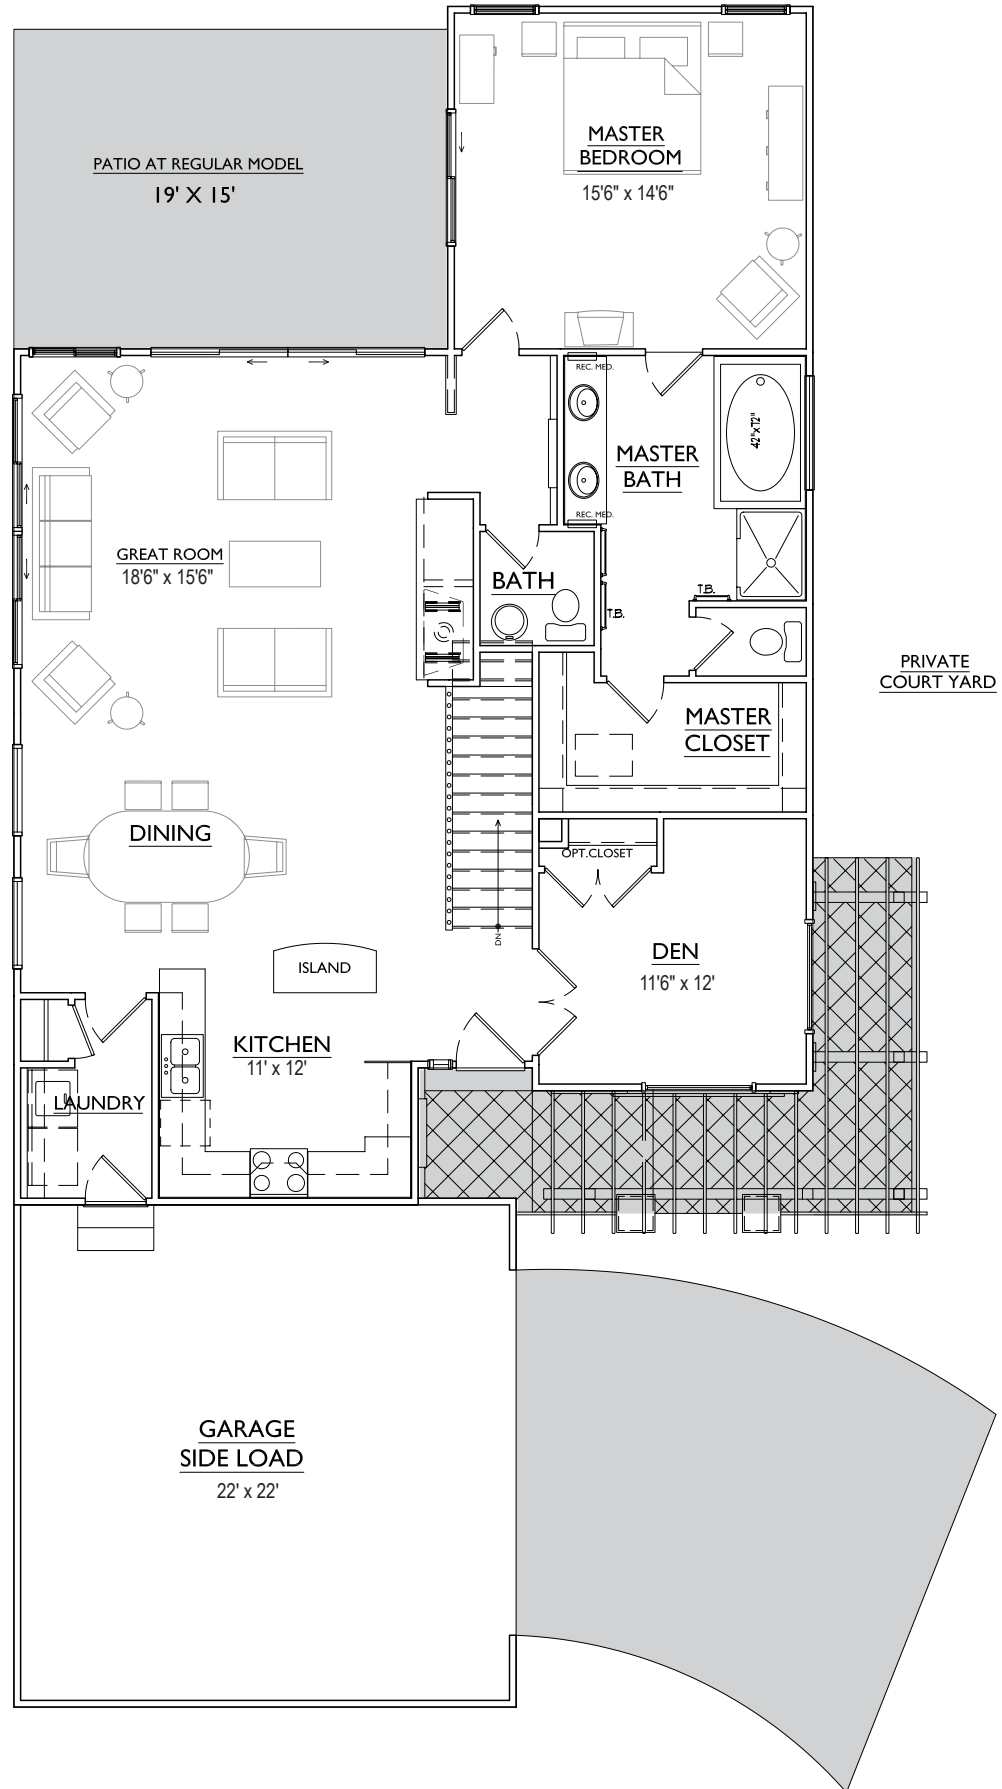

KILTERA VILLAS

Residence B (Side Load)

Main Level

1,442 Square Feet

1 Bed + Den

1.5 Baths

KILTERA VILLAS

Residence B (Side Load) Basement