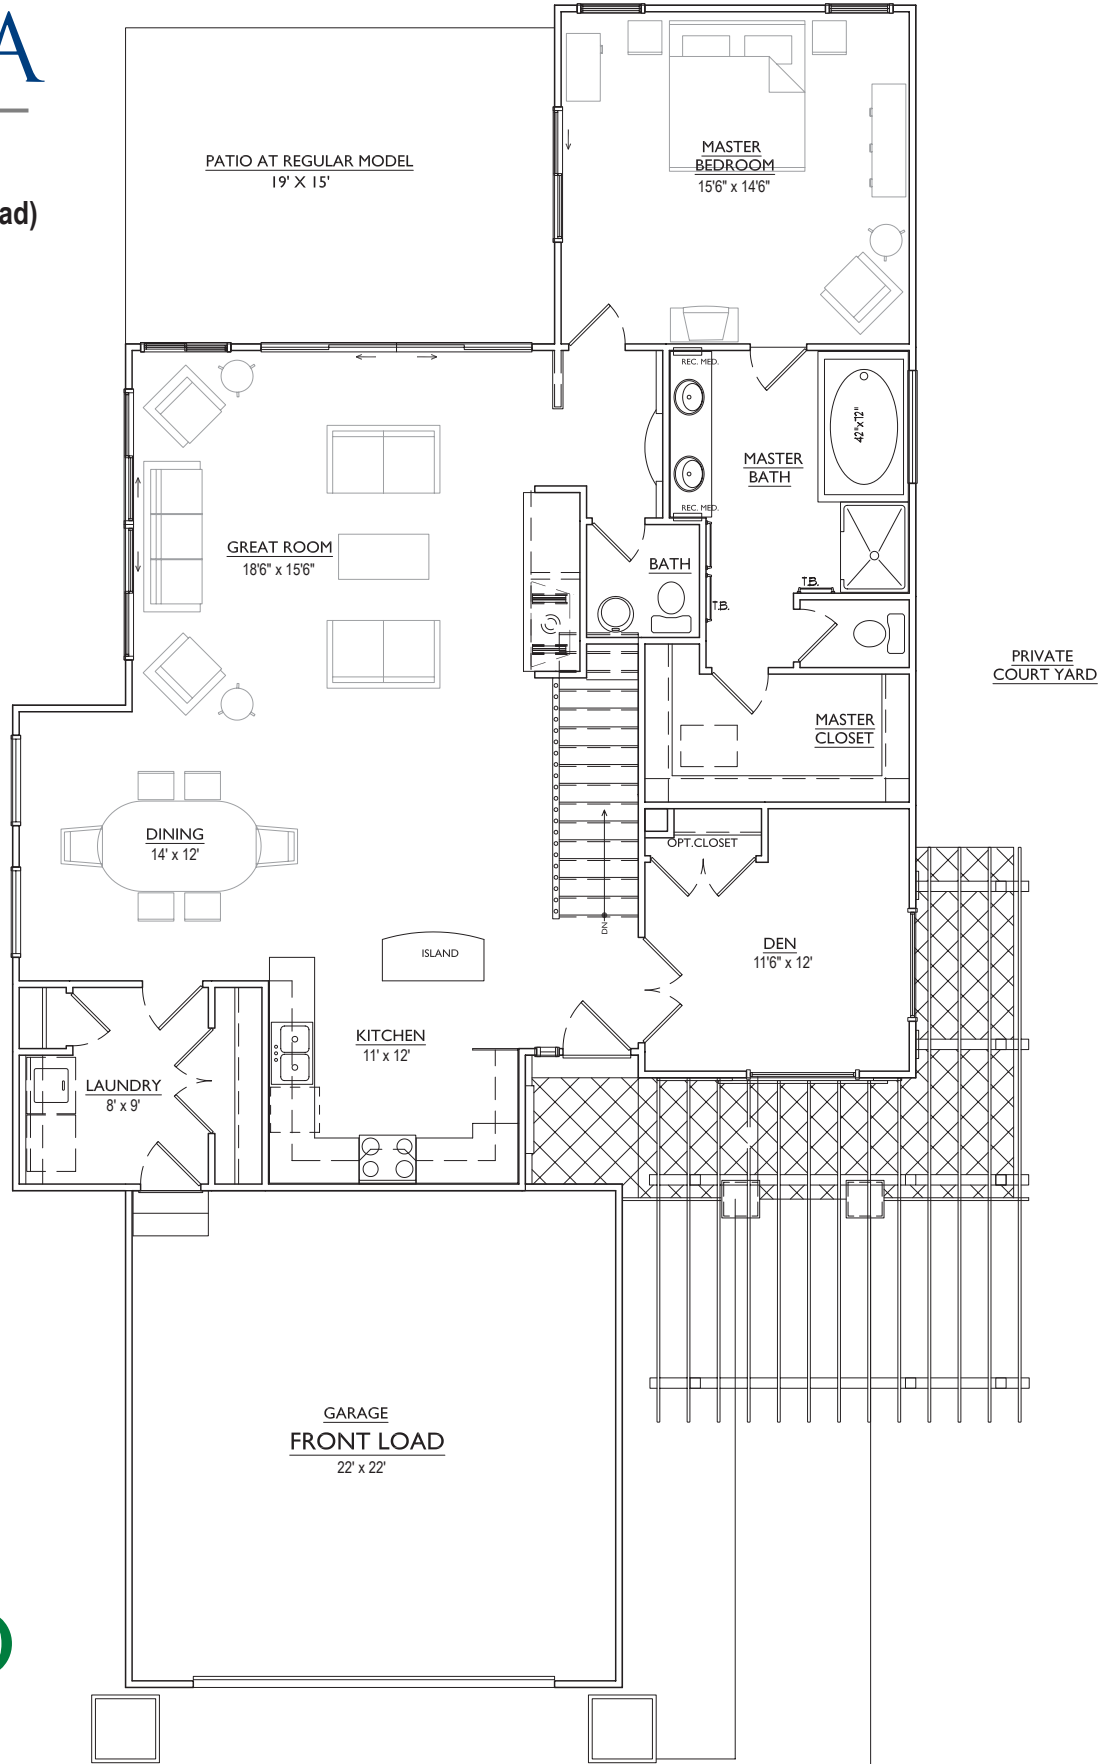

KILTERA VILLAS

Residence A (Front Load)

Main Level

1,550 Square Feet

1 Bed + Den

1.5 Baths

KILTERA VILLAS

Residence A (Front Load) Basement